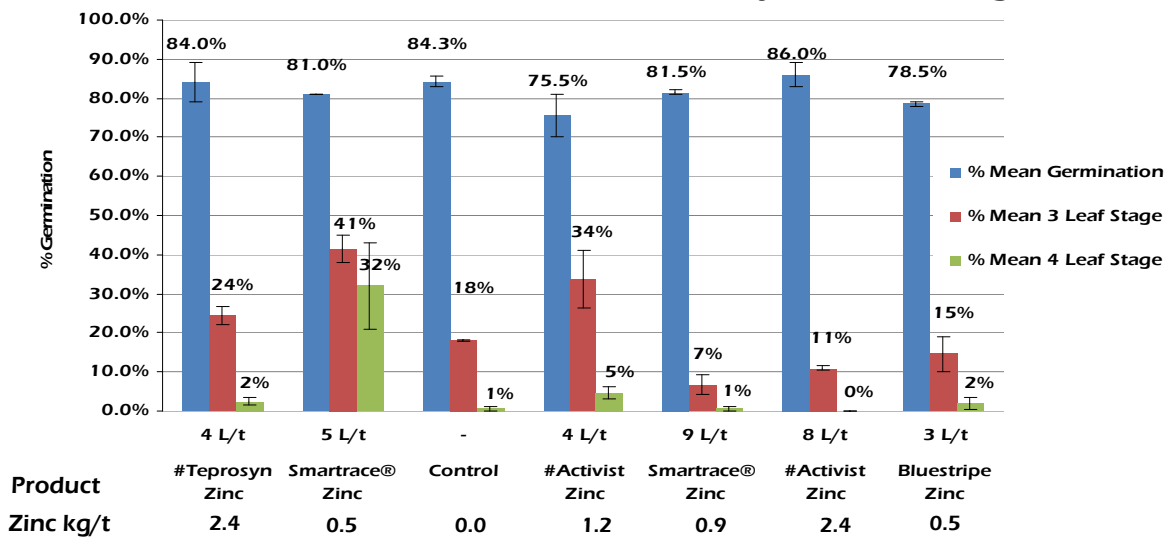

Seedcoating with Smartrace® Zinc

- Highly flowable liquid
- Compatible with pickles
- Easily applied
- Low dust formulation
- Highly effective
- Low cost (approx \$1.00—\$1.70 / ha + GST)
*dependent upon pack size.

% Mean Germination of Treated Wheat at day 16 after Planting

Average Root to Shoot Mass per Wheat plant at Day 31 after Planting

ALWAYS REFER TO THE LABEL BEFORE USE

Copyright © 2011 Spraygro. The Spraygro Logo, Spraygro®, Smartrace® are trademarks or registered trademarks of Spraygro. # Non Spraygro trademark. Spraygro Liquid Fertilizers - 52 Bedford Street, Gillman SA 5013. All rights reserved.