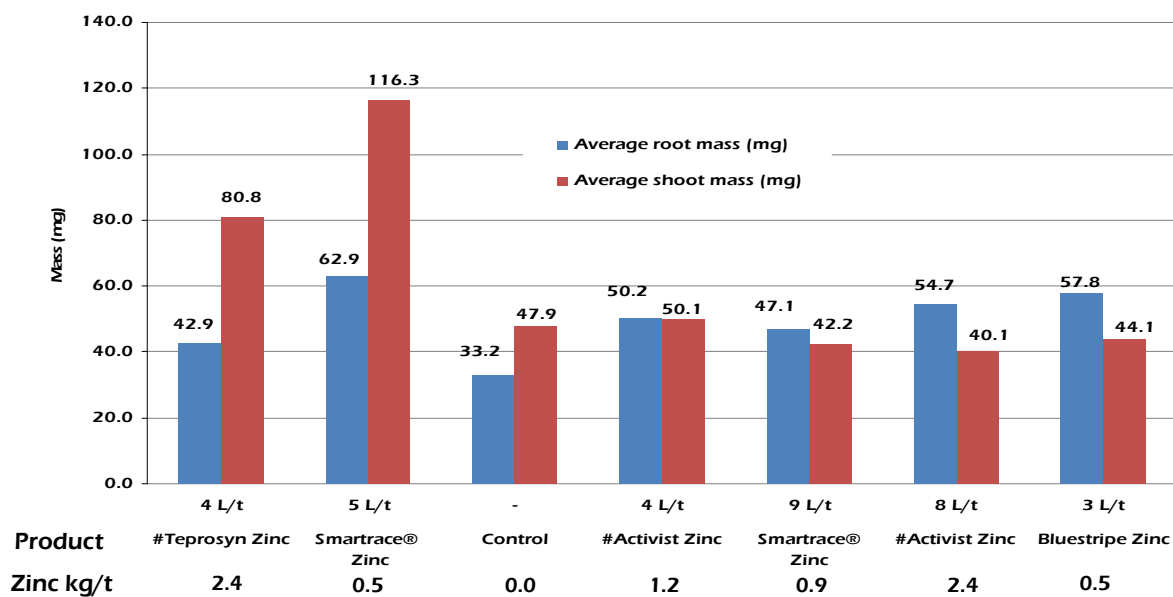

Seedcoating with Smartrace® Zinc

- Highly flowable liquid
- Compatible with pickles
- Easily applied
- Low dust formulation
- Highly effective
- Low cost (approx \$1.00—\$1.70 / ha + GST)
*dependent upon pack size.

% Mean Germination of Treated Wheat at day 16 after Planting

Average Root to Shoot Mass per Wheat plant at Day 31 after Planting

ALWAYS REFER TO THE LABEL BEFORE USE

Copyright © 2011 Spraygro. The Spraygro Logo, Spraygro®, Smartrace® are trademarks or registered trademarks of Spraygro. # Non Spraygro trademark. Spraygro Liquid Fertilizers - 52 Bedford Street, Gillman SA 5013. All rights reserved.