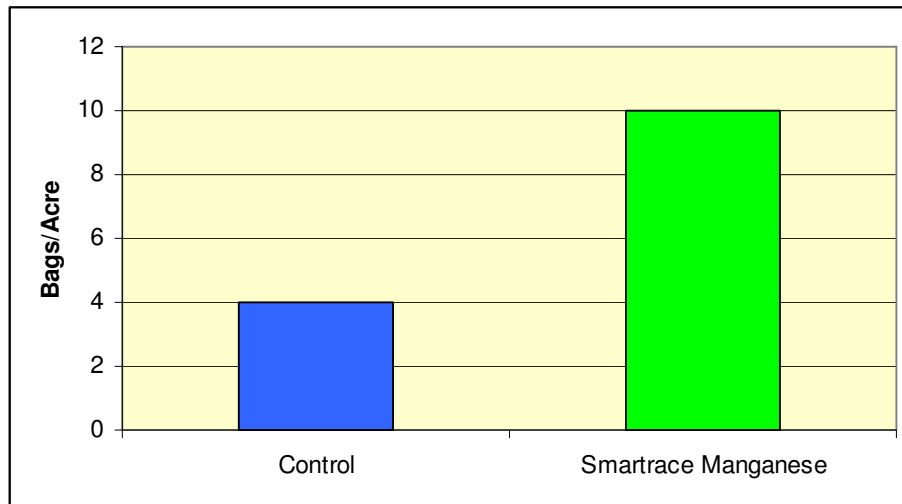

SprayGro Liquid Fertilizers
52 Bedford St., Gillman SA, 5013
PO Box 494, Port Adelaide BC SA, 5015
Phone 08 8447 7266, Fax 08 8240 1844
Email spraygro@picknowl.com.au
Website www.spraygro.com.au

SprayGro® Liquid Fertilizers

FOLIAR TRIAL 1990

Site: Cunderin, Western Australia
Soil Type: Red, gravelly soil – typically Manganese deficient
Crop: Wheat
Applied: SprayGro Smartrace Manganese at 3 lt/ha
Crop Stage: Tillering

RESULT: Huge increase of \$55.00/acre, with a cost of only \$2.37/acre