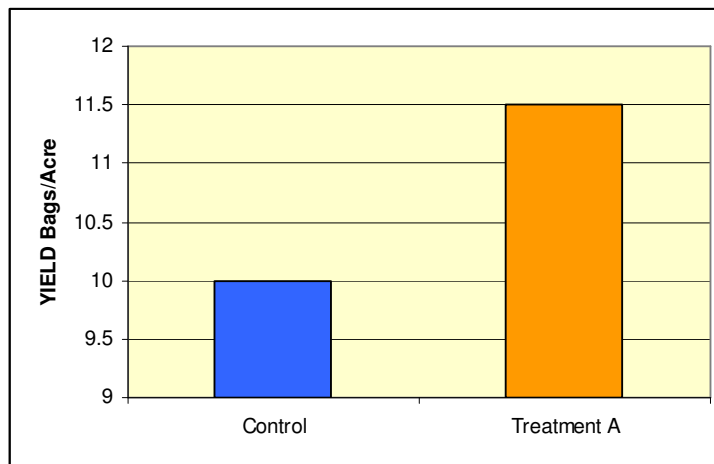

FOLIAR TRIAL 1990

Site: Cunderin, Western Australia
Crop: Wheat

TREATMENT A

SprayGro Smartrace Copper liquid fertilizer was applied at 1 litre/hectare at tillering stage.

- There has been a yield increase of 16%
- Return increase was \$14.60/acre
- Cost SprayGro Smartrace Copper \$0.85/acre
- Nett return of \$13.75/acre ~ \$34.10/hectare

NOTE

Trial was fertilized with Single Super with Copper 0.5%, Zinc 0.5% and Molybdenum 0.015% at a rate of 68kg/ha.

CONCLUSION

Foliar application of Smartrace Copper was not only yield enhancing but also profit increasing.